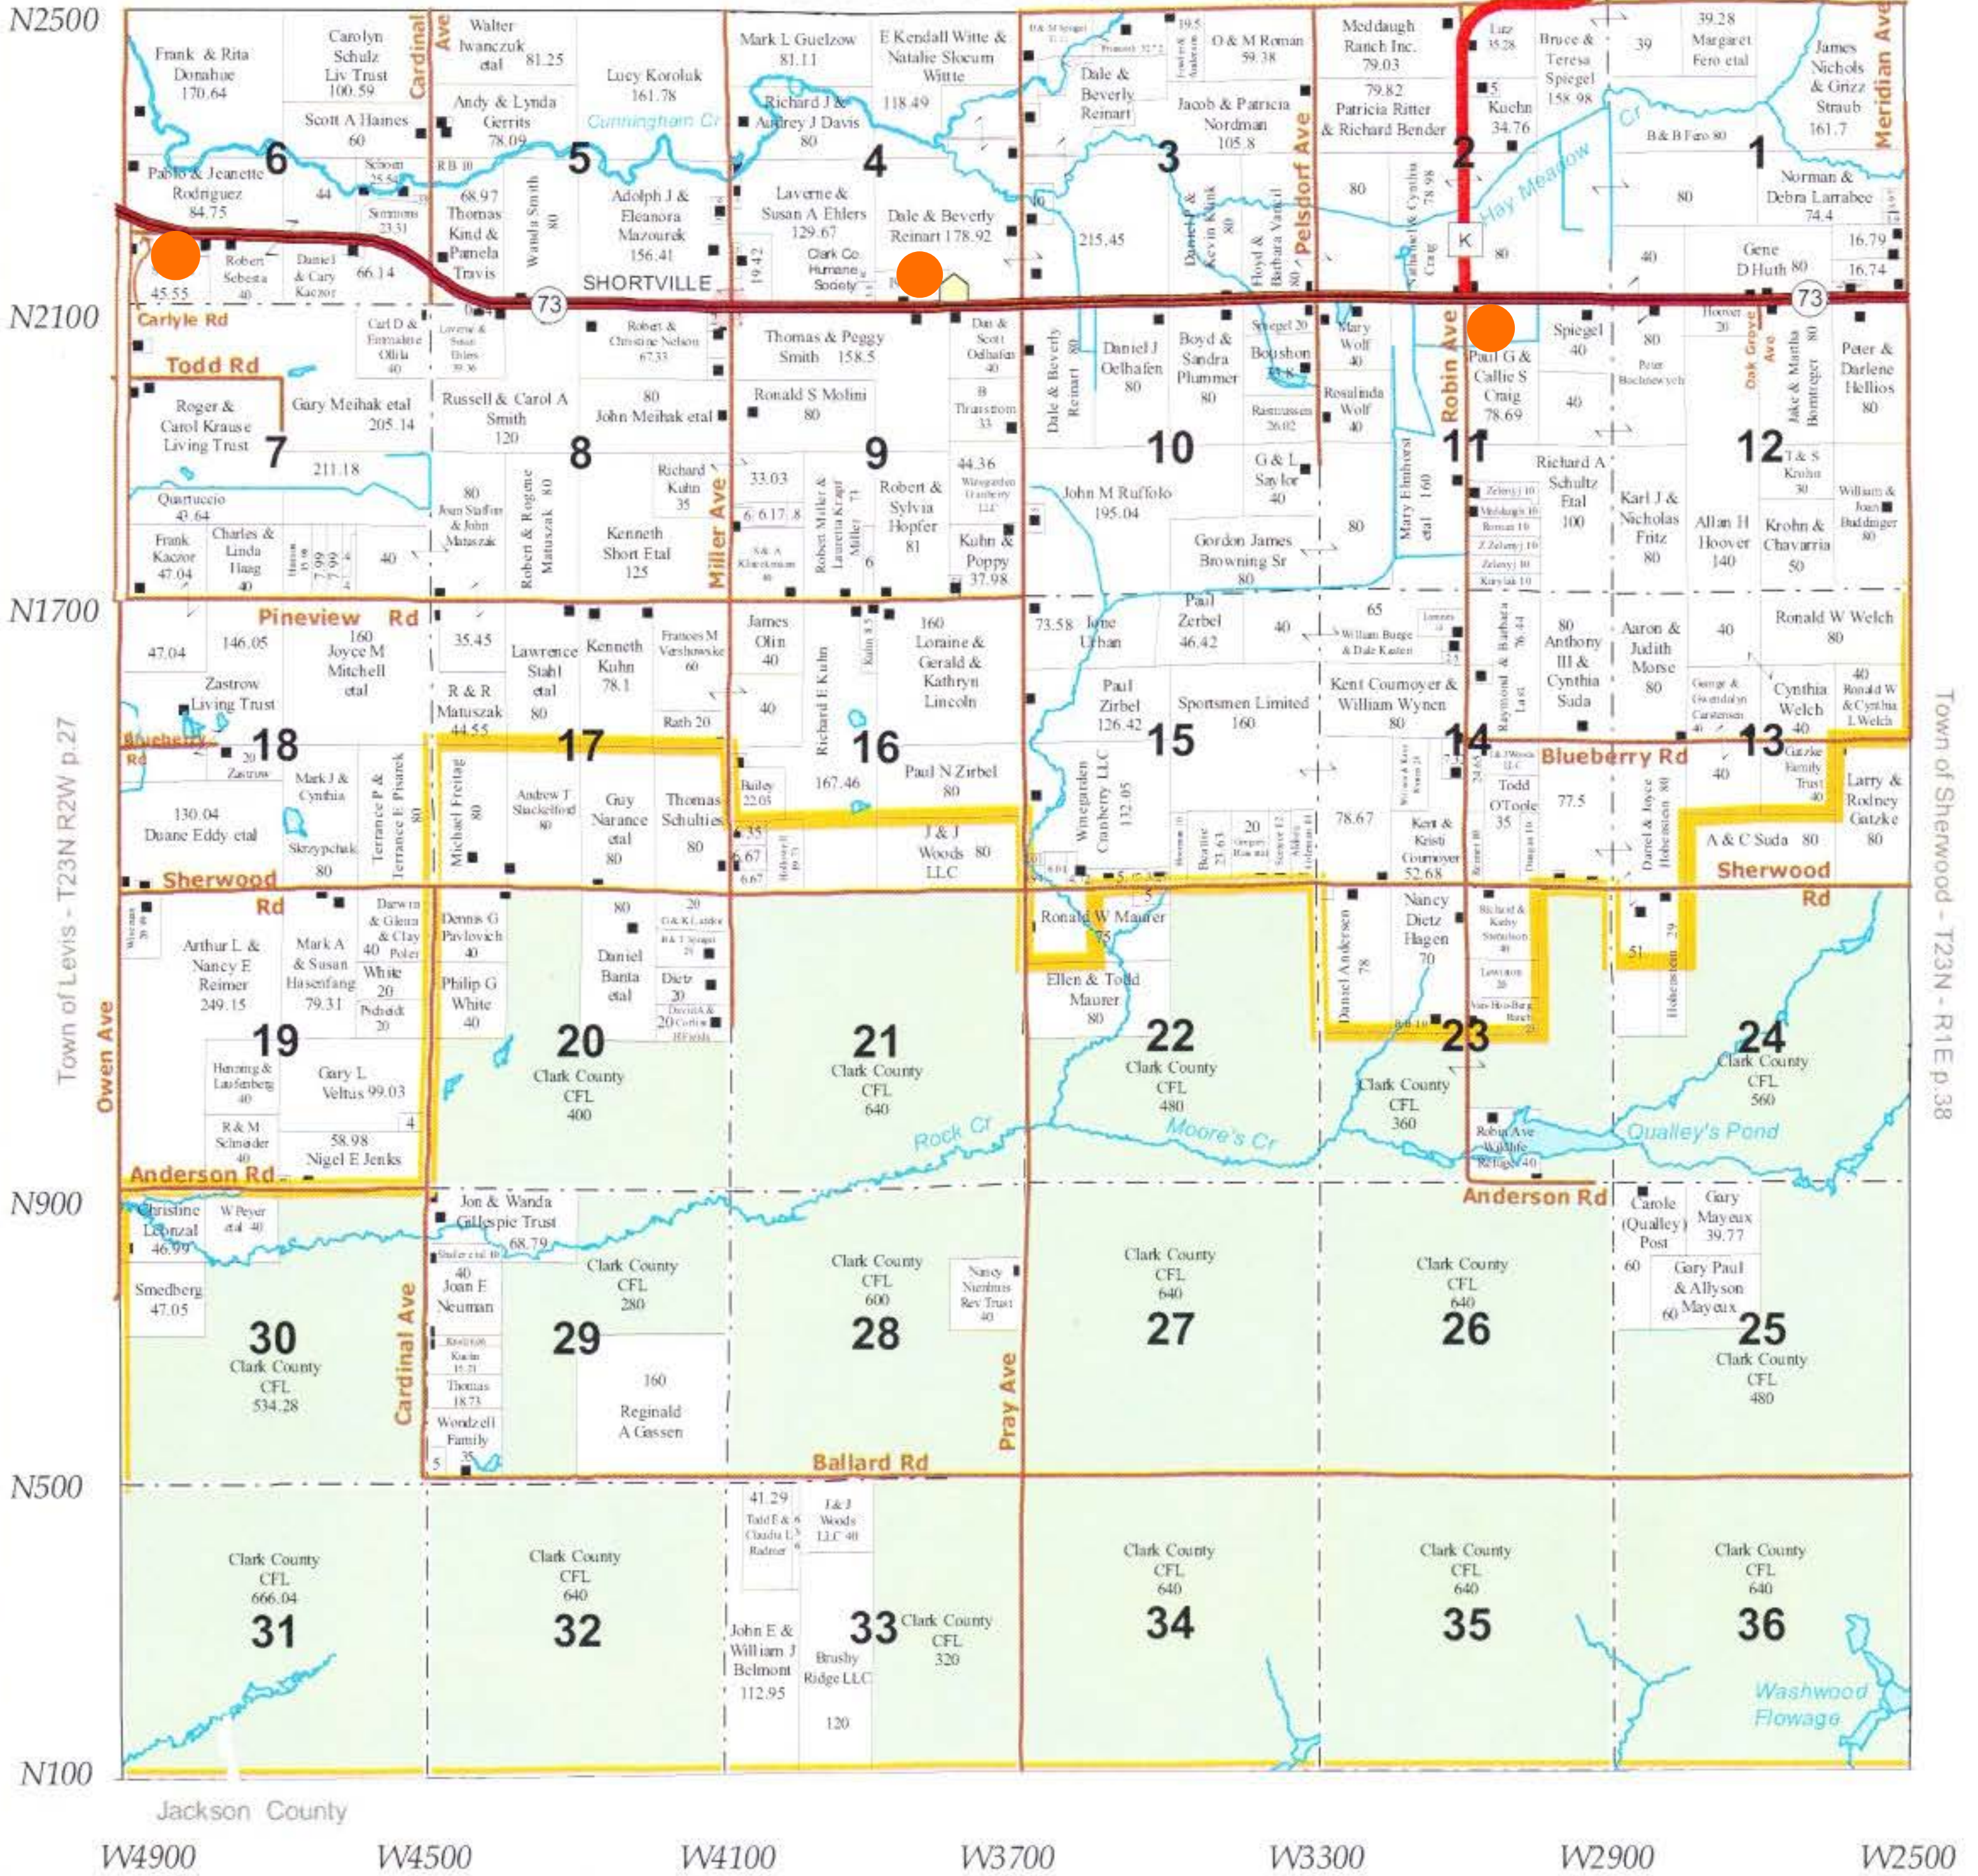

T23N

Town of Washburn

R1W

Town of Grant - T24N R1W p.21

Poertner Rd

Town of Sherwood - T23N - R1E p.38

Town of Lewis - T23N R2W p.27

Jackson County
W4900 W4500 W4100 W3700 W3300 W2900 W2500

This map is intended for advisory purposes only. It is based on sources believed to be reliable, but Clark County distributes this information on an 'AS IS' basis. No warranties are implied.

GIS information provided by the Clark County Land Information Office, Courthouse Room 204, Neilsville, WI
Copyright 2005, Clark County Wisconsin